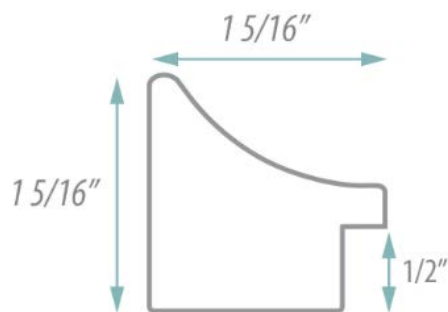

SPECIFICATION SHEET

FRAMED MIRROR MODEL#:

FM 84133-24X30

FRAMED MIRRORS COLLECTION

FEATURES:

- ONE 24X30" HIGH RESOLUTION SILVER PLATE GLASS MIRROR SIZE W/ DECORATIVE FRAME.
- "WALL HUGGER" HANGERS FOR MOUNTING INCLUDED.
- STANDARD MOUNTING STYLE IS VERTICAL. FOR HORIZONTAL, PLEASE SPECIFY WHEN ORDERING.
- PACKED IN FOUR WALL (FOLDED DOUBLE WALL) CORRUGATION.
- STYLE: TRANSITIONAL
- COLOR: SILVER/PEWTER
- FINISH: METALLIC GREY

MIRROR FINISHES:

- FLAT POLISHED EDGE
- BEVELED EDGE

OVERALL SIZE DIMENSION: 26 5/8" WIDE X 32 5/8" HIGH X 1" DEEP